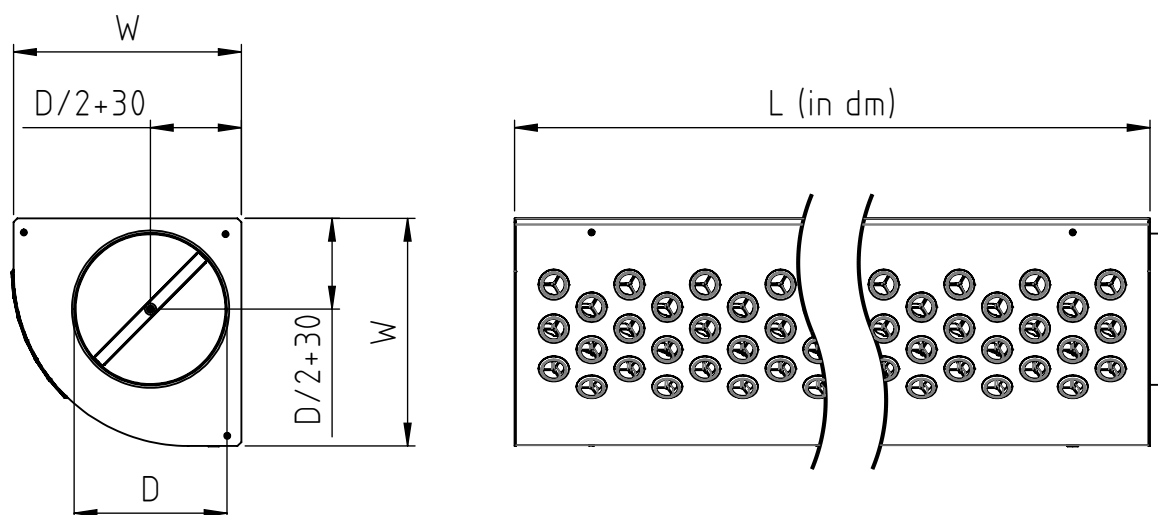

QUARTER ROUND NOZZLE DUCT - DKQ

Size	D	W	Rows of Nozzles (X)
DKQ.160...	160	240	1 - 4
DKQ.200...	200	280	1 - 5
DKQ.250...	250	330	1 - 6
DKQ.315...	315	420	1 - 7
DKQ.400...	400	500	1 - 9

Color: RAL 9010 80% Gloss or other RAL by choice

Nozzle: Repus R32

1-WAY

Nozzles on Right
DKQ.D.L.1-R

Nozzles on Left
DKQ.D.L.X-L

Product key: